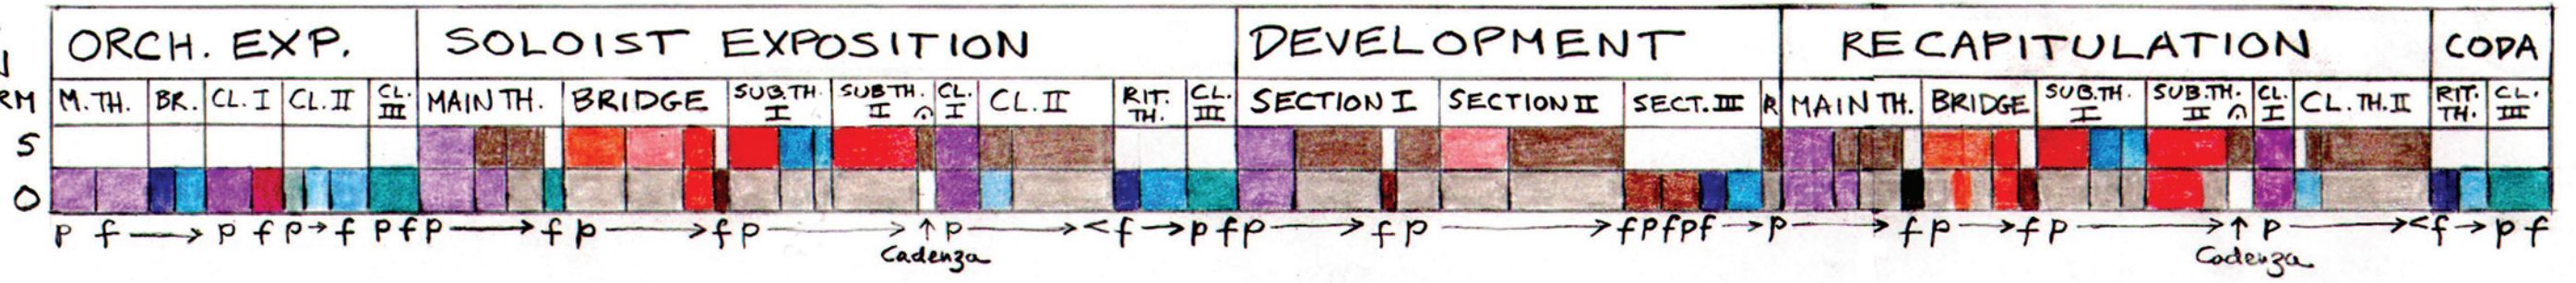

MOZART: CLARINET CONCERTO IN A MAJOR, K. 622

DOUBLE-
EXPOSITION
SONATA FORM
Allegro
(fast)
4/4
A MAJOR

ADAGIO
(slow)
SONG+TRIO
3/4
D MAJOR

MUSICMAP
BY LORENZO MITCHELL
(207) 374-5391 • mitchellmusicmap.com

(SONATA)
RONDO
Allegro
(fast)
6/8
A MAJOR