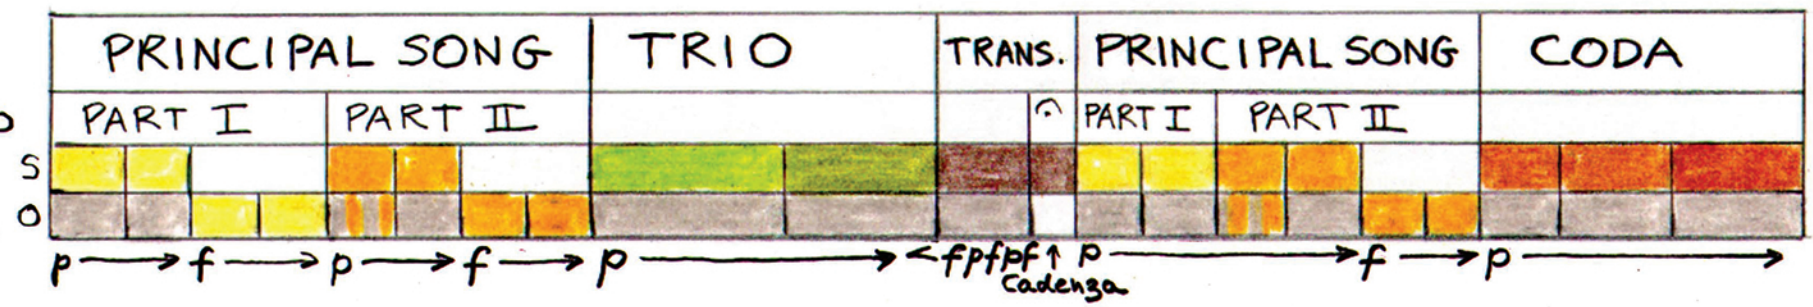

MOZART: CLARINET CONCERTO IN A MAJOR, K. 622

DOUBLE-
EXPOSITION
SONATA FORM
Allegro
(fast)
4/4
A MAJOR

ADAGIO
(slow)
SONG+TRIO
3/4
D MAJOR

MUSICMAP
BY LORENZO MITCHELL
(207) 374-5391 • mitchellmusicmap.com

(SONATA)
RONDO
Allegro
(fast)
6/8
A MAJOR